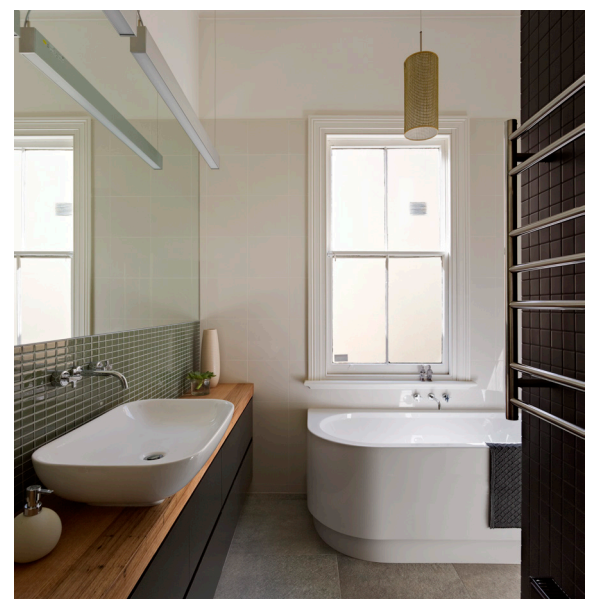

MAKE architecture
p. 9853 4730

www.makearchitecture.com.au
e. info@makearchitecture.com.au